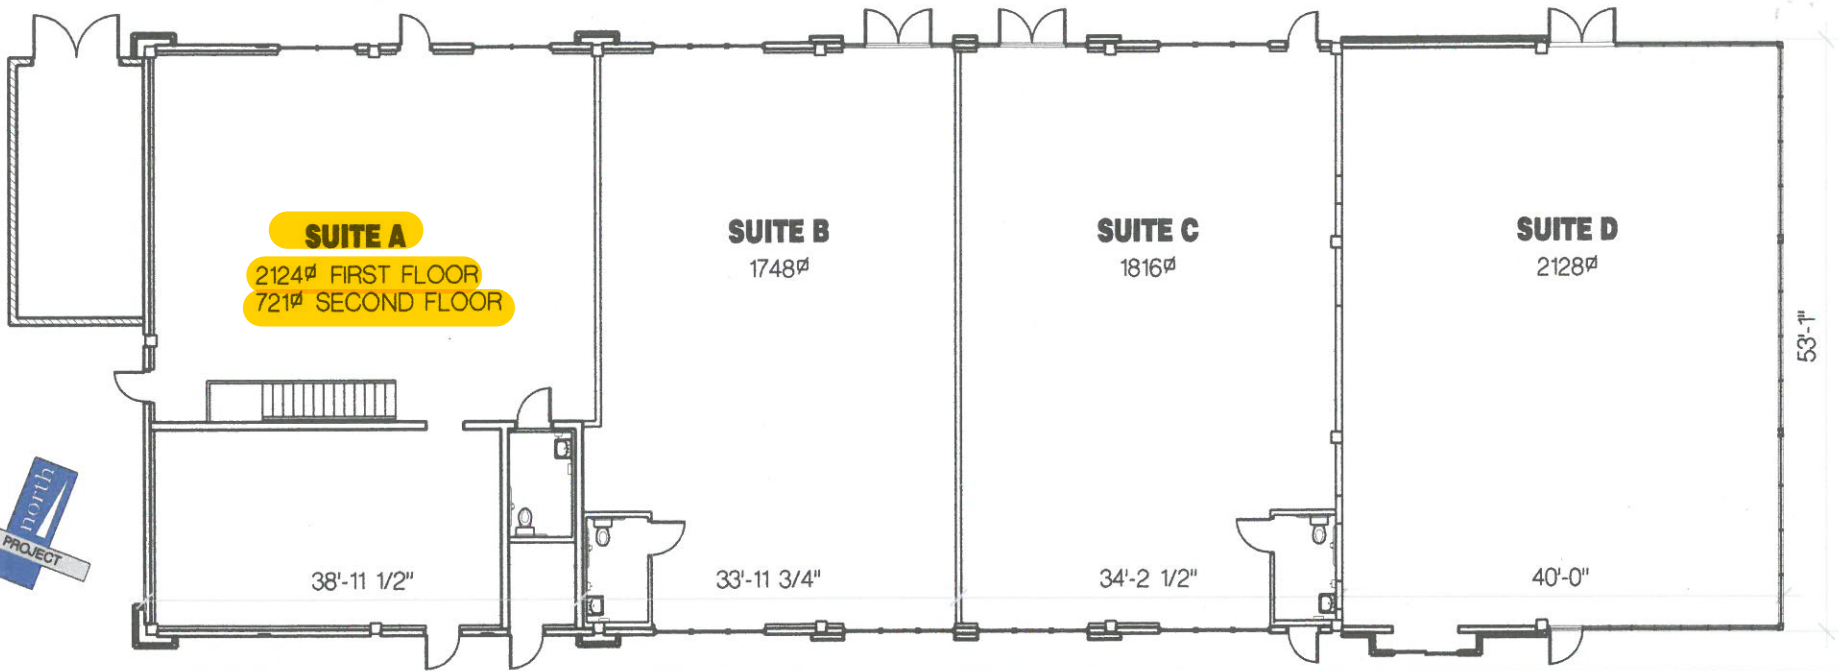

NORTH ELEVATION - BUILDING #2

FLOOR PLAN - BUILDING 2

SOUTH ELEVATION - BUILDING #2

GOLD TOWN PLAZA
 OROVILLE, CA
 KTW PROPERTIES / PHONE: (510) 247-1416

from the design desk of....

R.G.A.
 Russell, Galloway Associates, Inc.
 115 Meyers St., Suite 110
 Chico, California 95928
 (530) 342-0302 fax 342-1882
 www.rga-chico.com