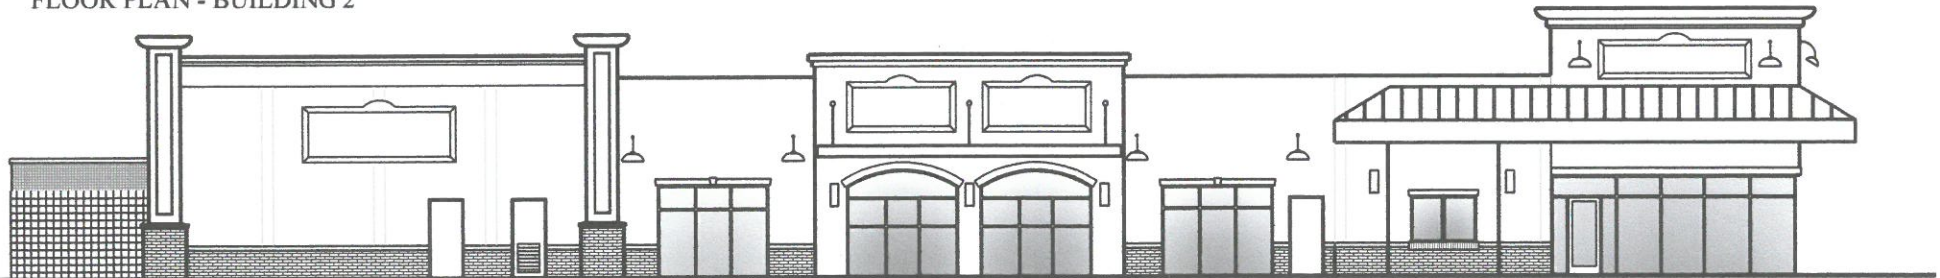

NORTH ELEVATION - BUILDING #2

FLOOR PLAN - BUILDING 2

SOUTH ELEVATION - BUILDING #2

GOLD TOWN PLAZA
 OROVILLE, CA
 KTW PROPERTIES / PHONE: (510) 247-1416

from the design desk of....

R.G.A.
 Russell, Galloway Associates, Inc.
 115 Meyers St., Suite 110
 Chico, California 95928
 (530) 342-0302 fax 342-1882
 www.rga-chico.com